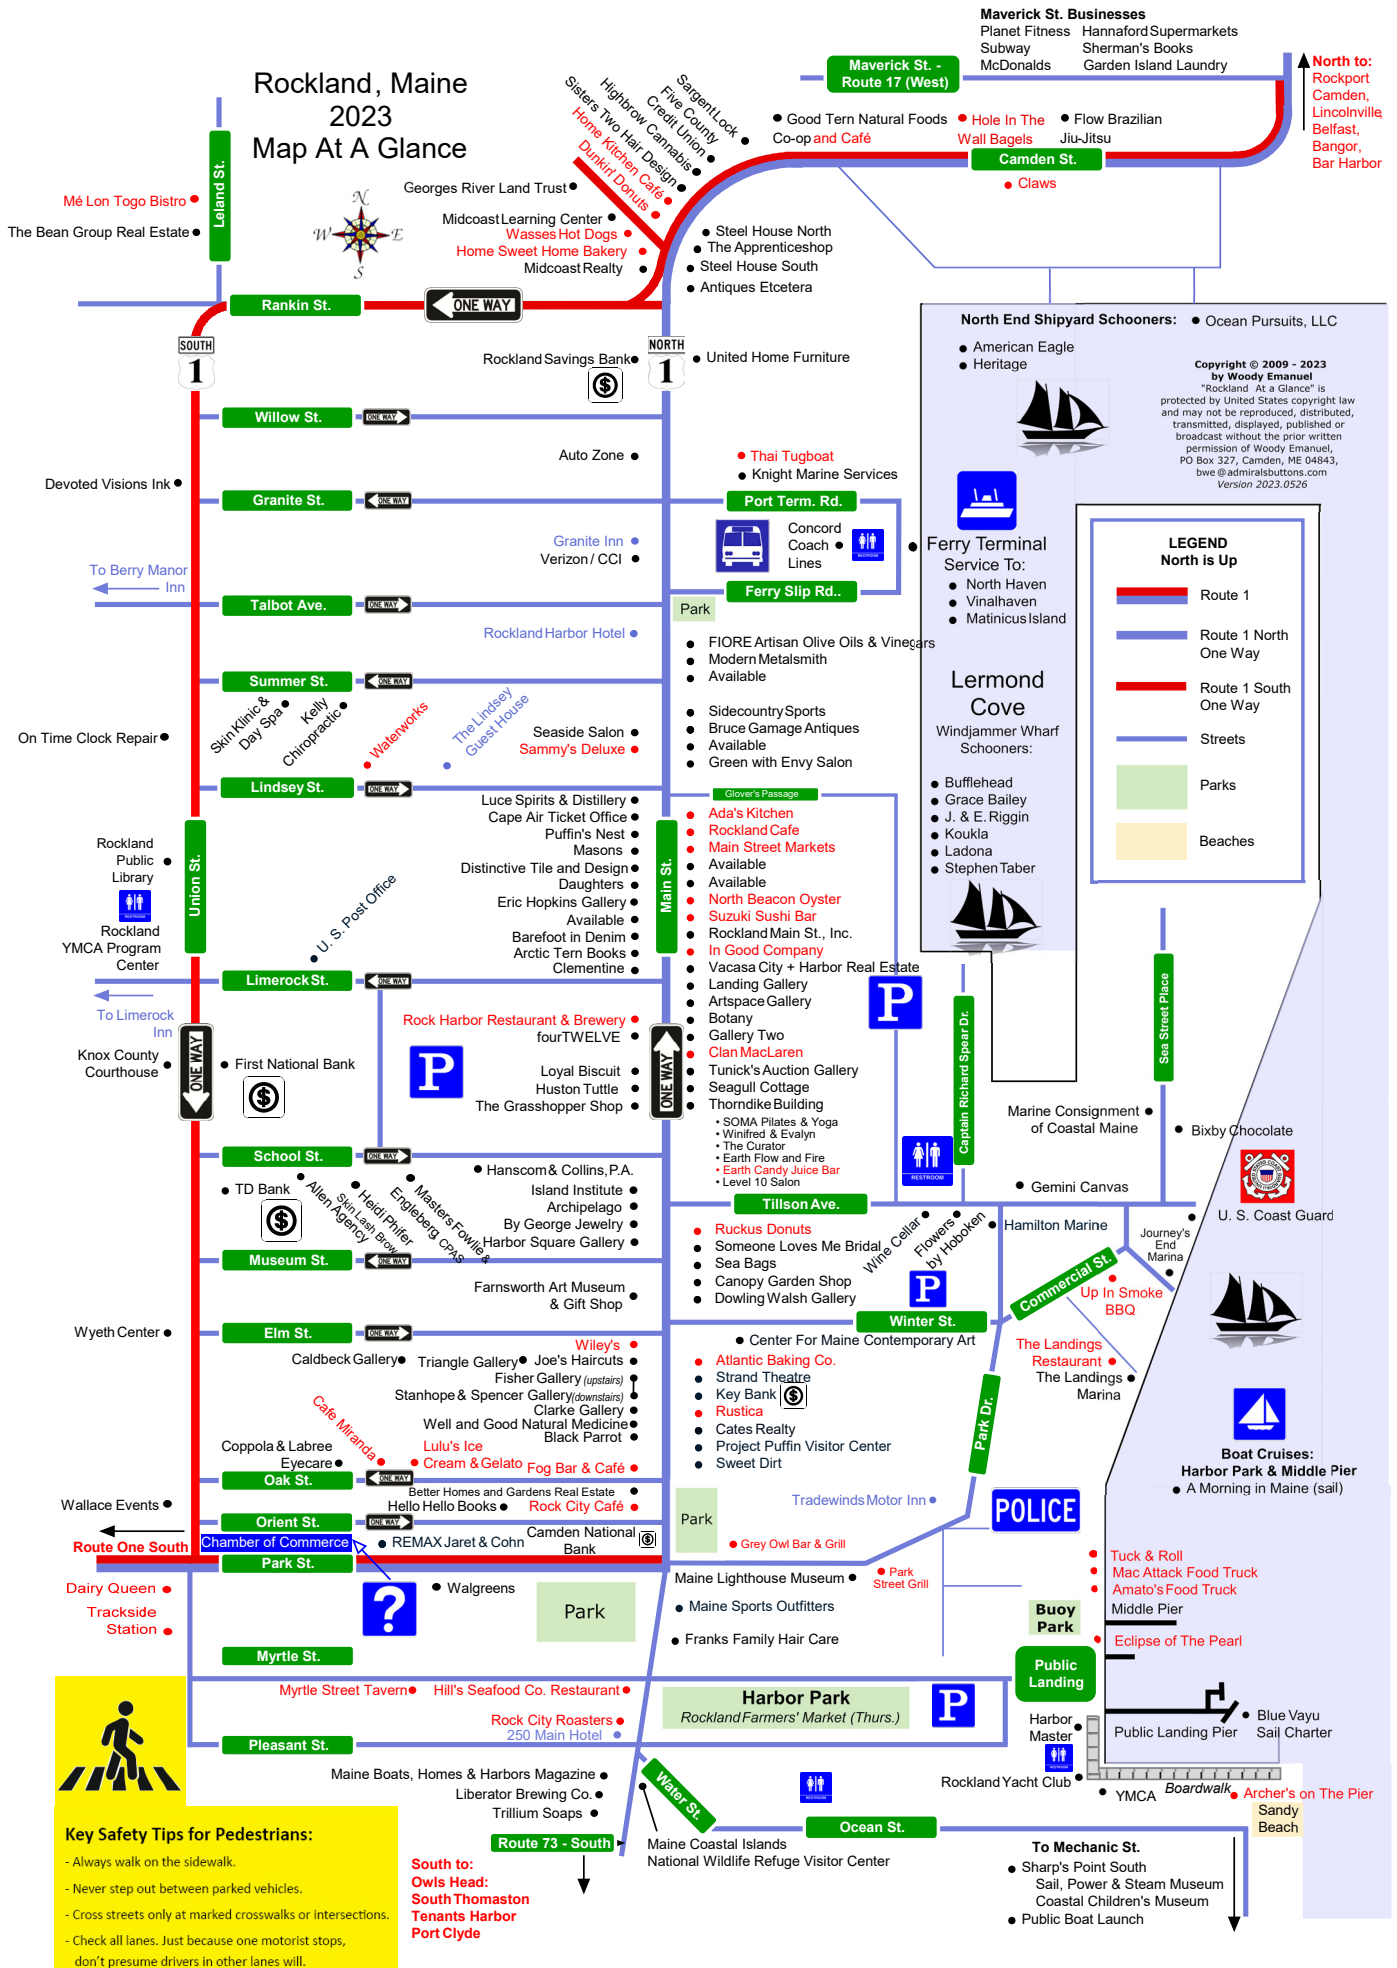

Rockland, Maine 2023 Map At A Glance

Key Safety Tips for Pedestrians:

- Always walk on the sidewalk.
- Never step out between parked vehicles.
- Cross streets only at marked crosswalks or intersections.
- Check all lanes. Just because one motorist stops, don't presume drivers in other lanes will.

South to:
Owls Head
South Thomaston
Tenants Harbor
Port Clyde

North End Shipyard Schooners:

- Ocean Pursuits, LLC
- American Eagle
- Heritage

Ferry Terminal Service To:

- North Haven
- Vinalhaven
- Matinicus Island

Public Landing Pier

Blue Vayu Sail Charter

Archer's on The Pier Sandy Beach

U.S. Coast Guard

Police

Public Boat Launch

Public Landing Pier

Blue Vayu Sail Charter

Archer's on The Pier Sandy Beach